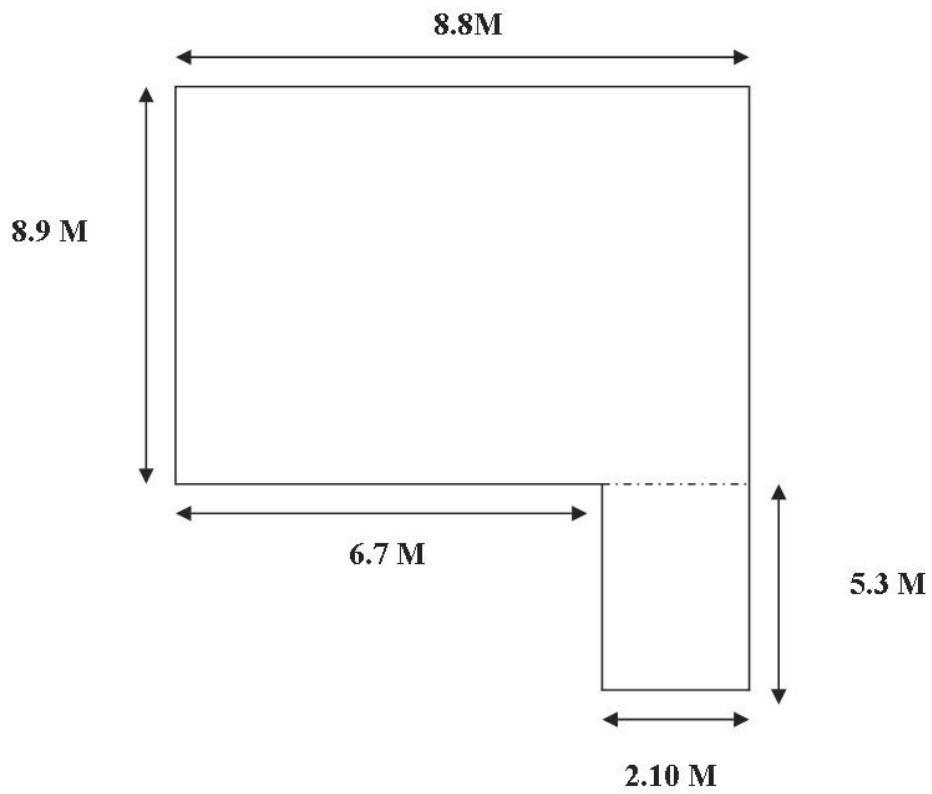

The Rydal Suite
Dimensions

Floor to Ceiling to Ceiling height is
2.65M