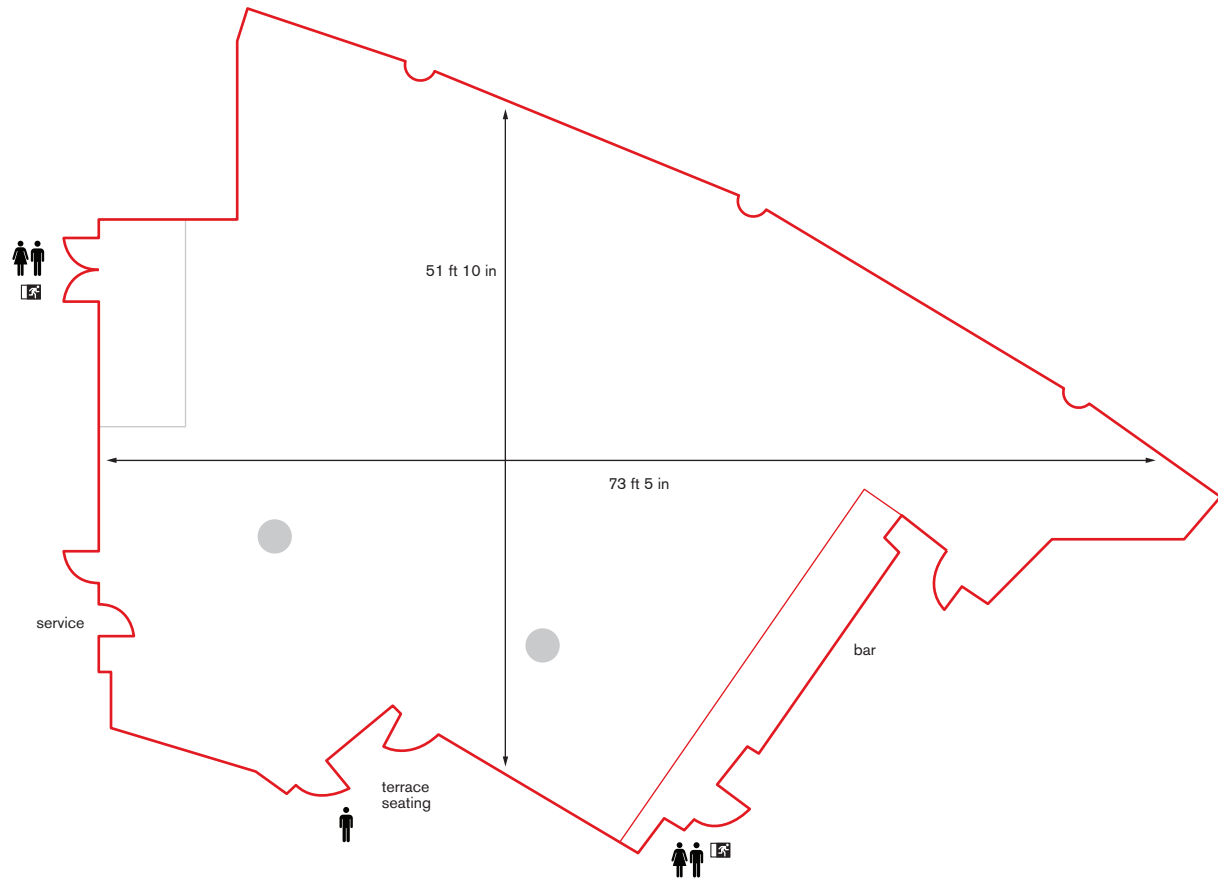

Located opposite the Evolution Suite, The Gallery is an ultra stylish restaurant, beautifully adorned in one-off art pieces to offer a unique, artistic and unforgettable experience for all of its guests – a room that really has to be seen to be believed.

Suite Style	Capacity
Theatre	–
Classroom	–
Cabaret 8s	–
Cabaret 6s	–
Boardroom	–
U-shape	–
Lunch/Dinner	123
Dinner/Dance	–
Reception	–