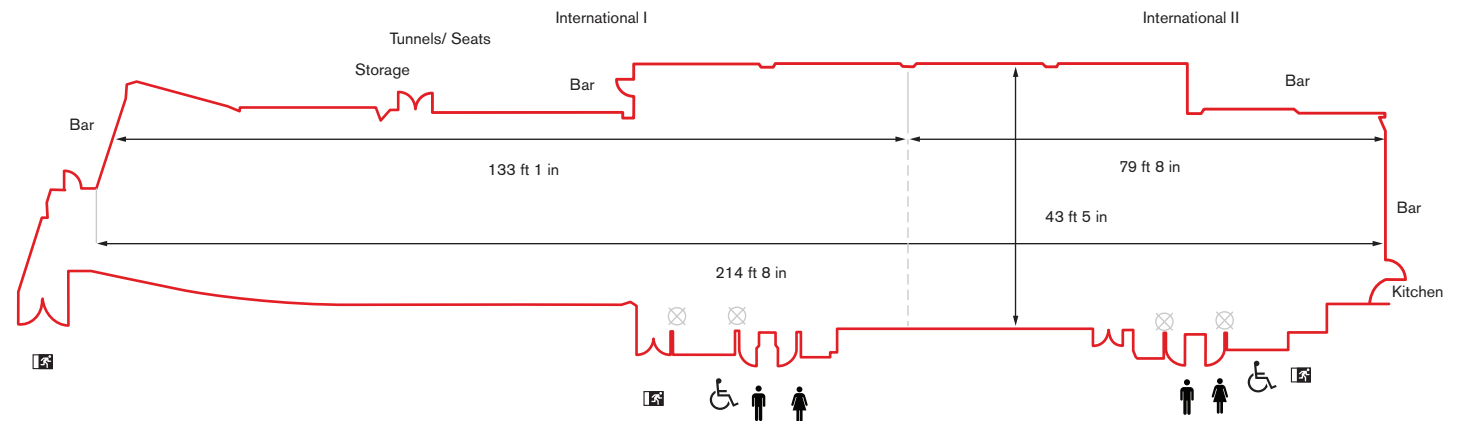

# International Suite

This suite can't help but have impact. As one of our largest spaces, it is the ideal choice when you want to make a statement. Such is its size and scale you can even drive a car into it! Whether using it for a gala dinner, a fashion show or an exhibition, your guests are sure to be impressed. Greatness lines the walls in the form of cabinet encased club honours, meanwhile plenty of plasmas and four bars make it a totally inclusive and vibrant room.

Suite Style	Capacity
Theatre	639
Classroom	204
Cabaret 8s	320
Cabaret 6s	240
Boardroom	-
U-shape	-
Lunch/Dinner	580
Dinner/Dance	460
Reception	600