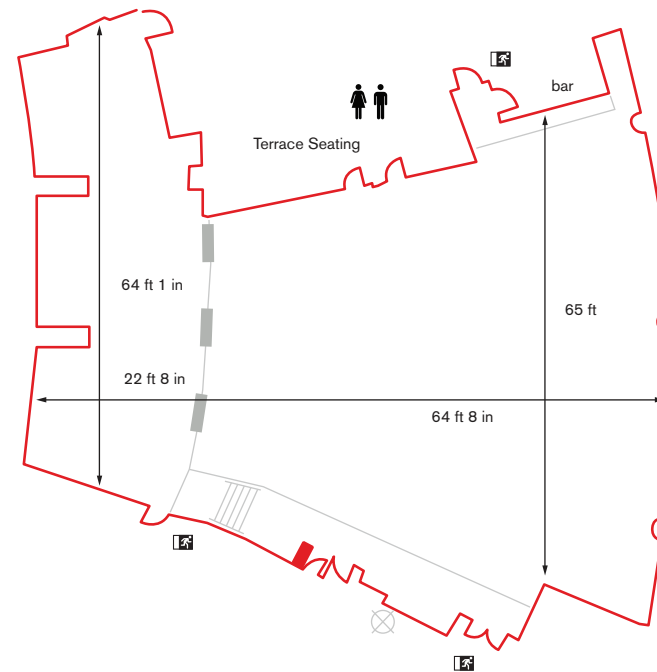

| Suite Style | Capacity |
|--------------|----------|
| Theatre | 176 |
| Classroom | 48 |
| Cabaret 8s | 104 |
| Cabaret 6s | 78 |
| Boardroom | 42 |
| U-shape | 27 |
| Lunch/Dinner | 200 |
| Dinner/Dance | 160 |
| Reception | 250 |