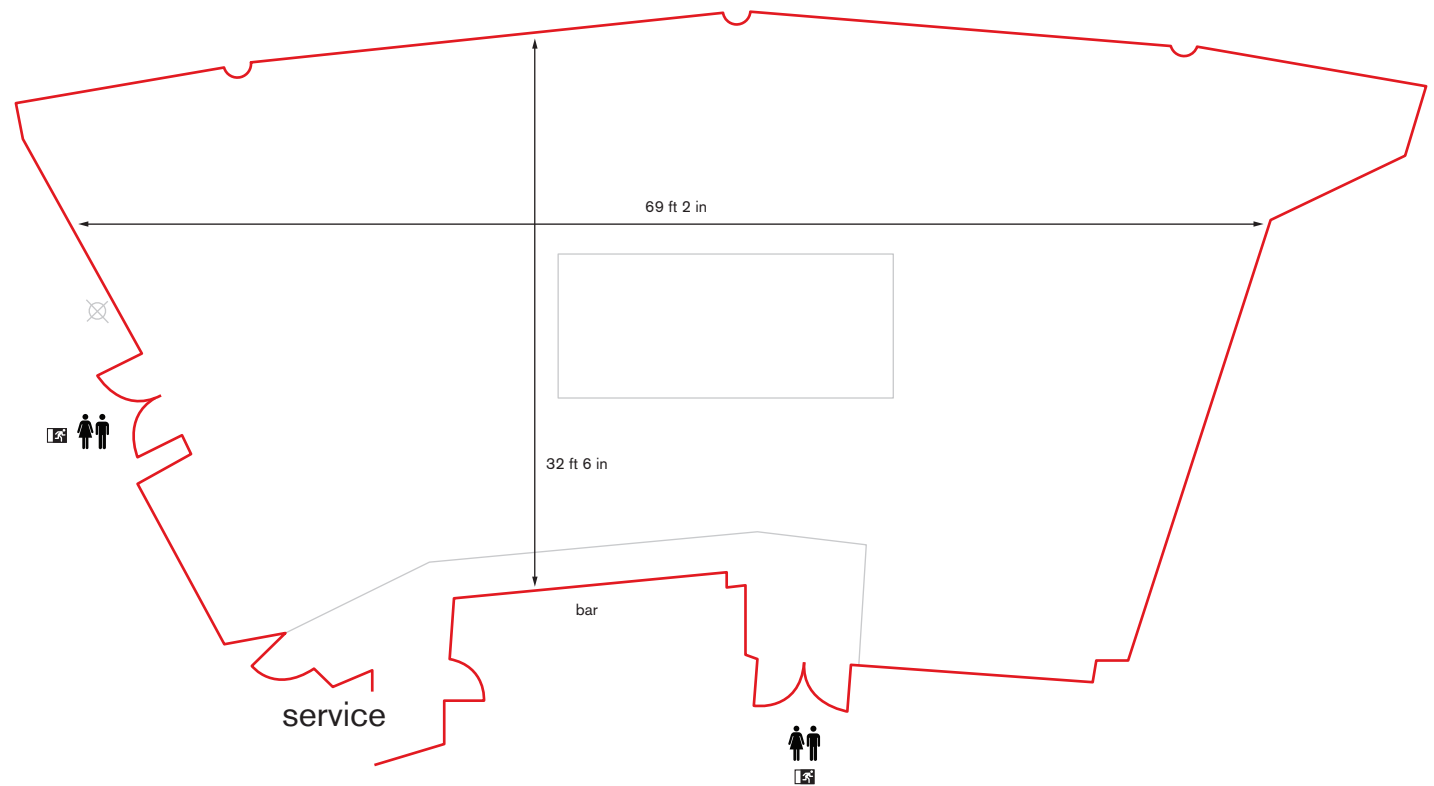

This outstanding suite is named in honour of Manchester United's historic 1999 treble and is arranged on two floors linked by a spiral staircase. It's an ideal room for events where breakout rooms are needed, or evenings where pre-dinner drinks are planned. It also works well with the Knights Lounge opposite.

Suite Style	Capacity
Theatre	130
Classroom	-
Cabaret 8s	84
Cabaret 6s	-
Boardroom	-
U-shape	-
Lunch/Dinner	161
Dinner/Dance	96
Reception	250